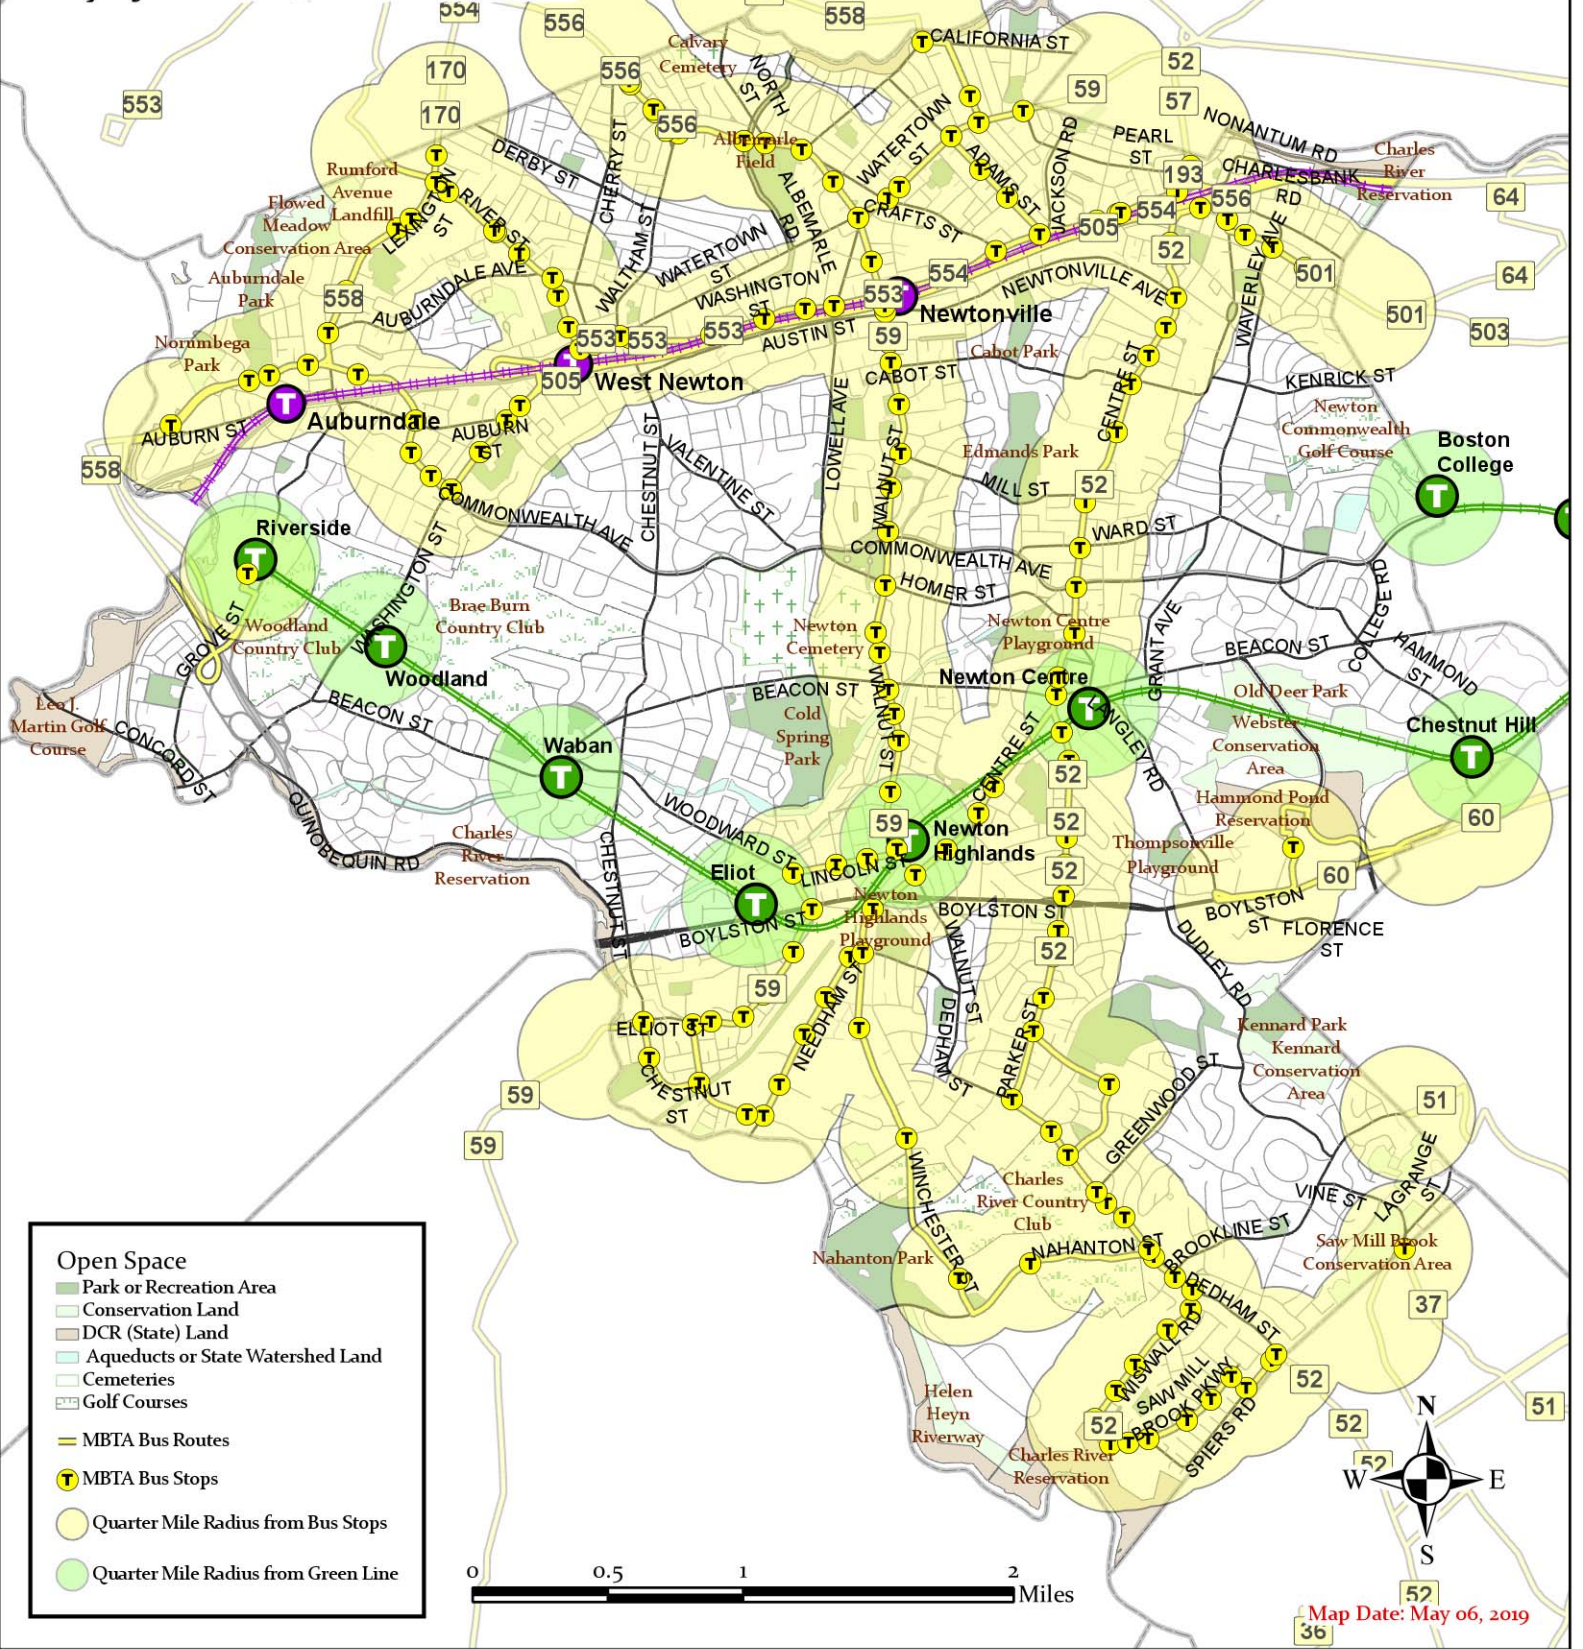

70 MBTA Bus Routes

City of Newton, Massachusetts

Open Space

- Park or Recreation Area
- Conservation Land
- DCR (State) Land
- Aqueducts or State Watershed Land
- Cemeteries
- Golf Courses

MBTA Bus Routes

- MBTA Bus Routes
- MBTA Bus Stops
- Quarter Mile Radius from Bus Stops
- Quarter Mile Radius from Green Line

CITY OF NEWTON, MASSACHUSETTS
Mayor - Ruthanne Fuller

The information on this map is from the Newton Geographic Information System (GIS). The City of Newton cannot guarantee the accuracy of this information. Each user of this map is responsible for determining its suitability for his or her intended purpose. City departments will not necessarily approve applications based solely on GIS data.

Map Date: May 06, 2019